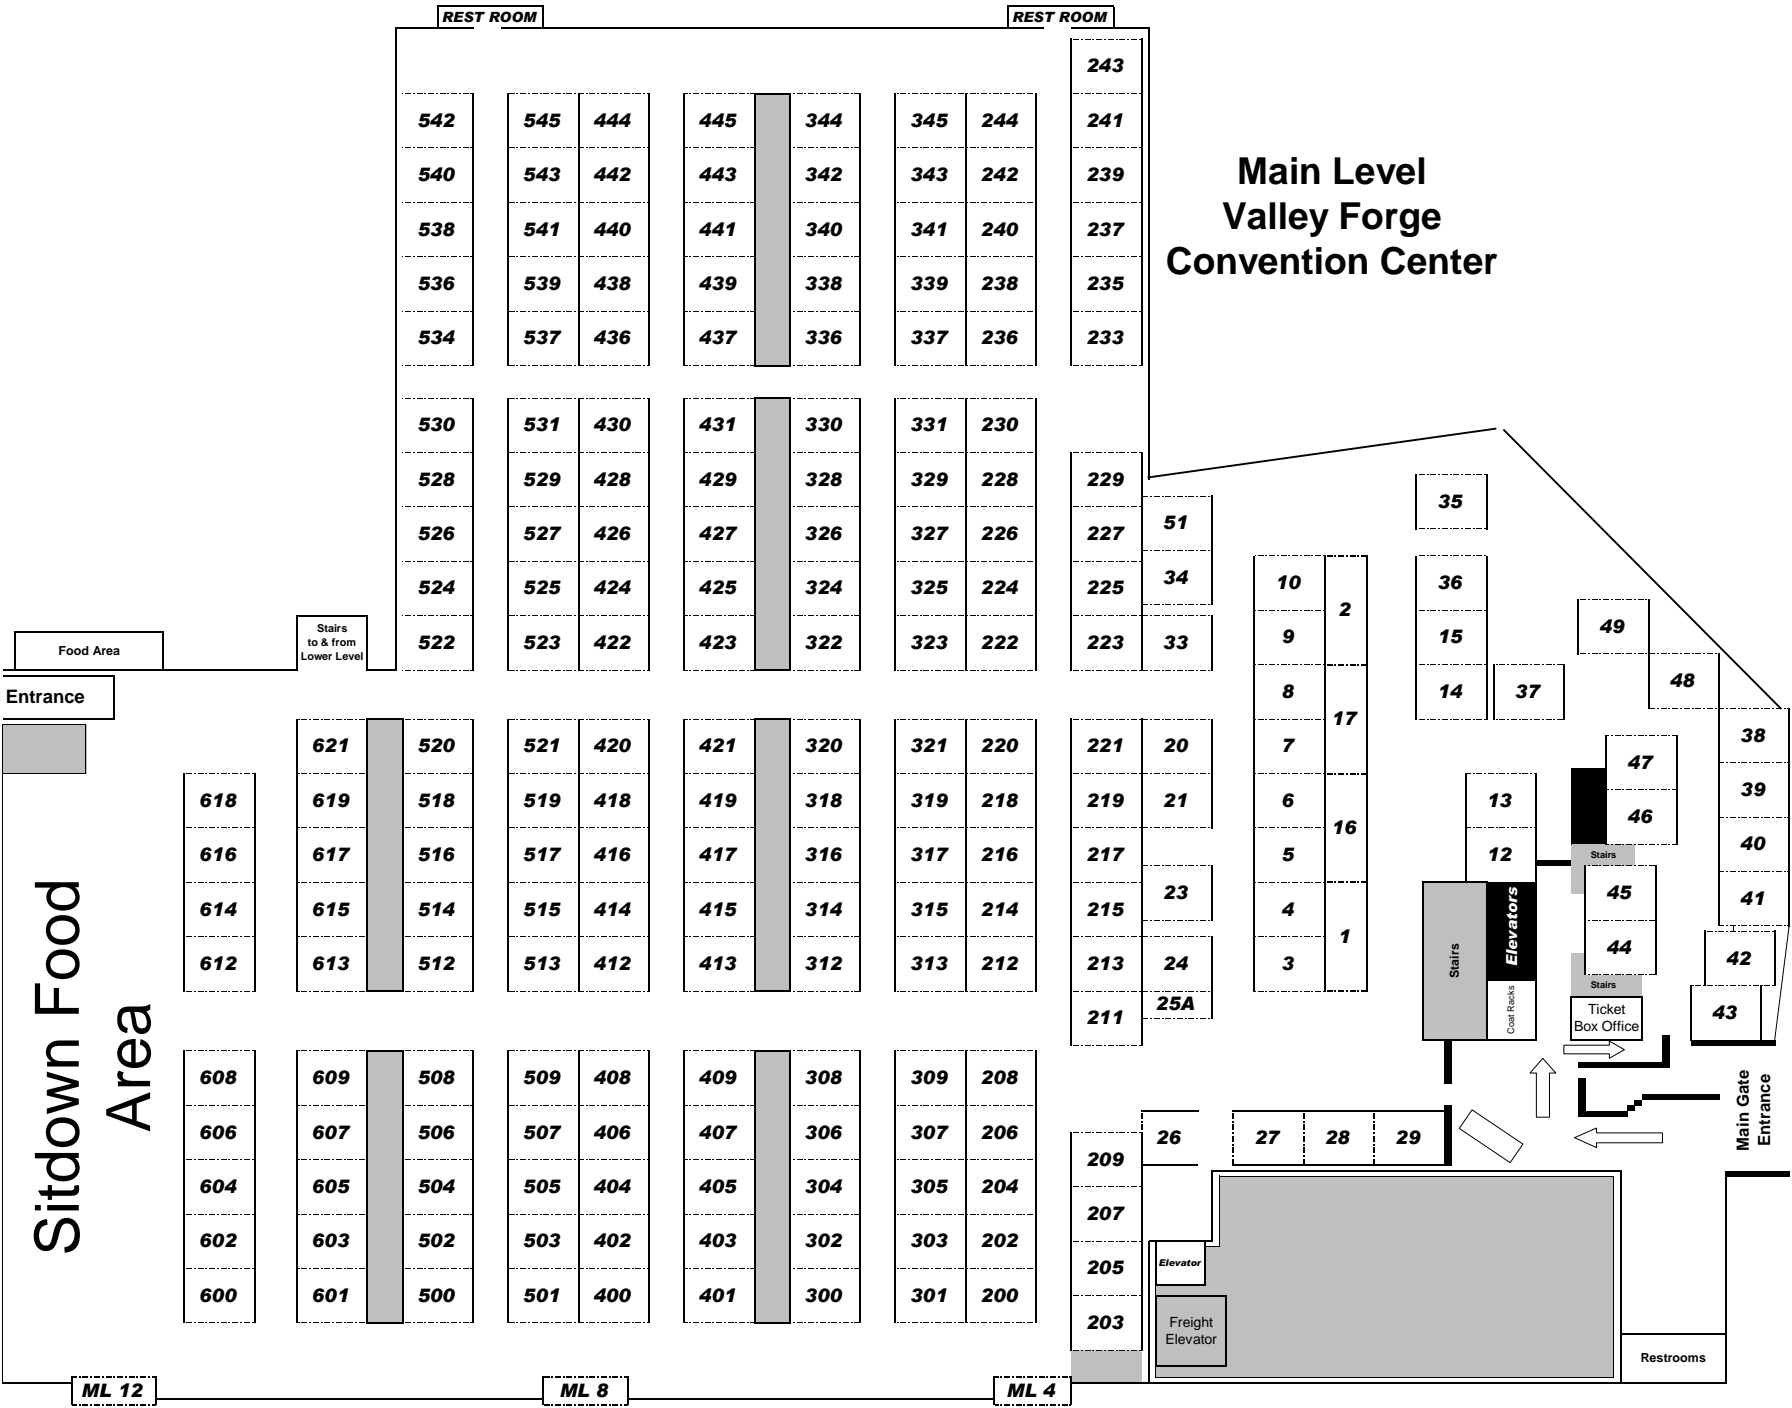

Main Level Valley Forge Convention Center

ML 12

ML 8

ML 4